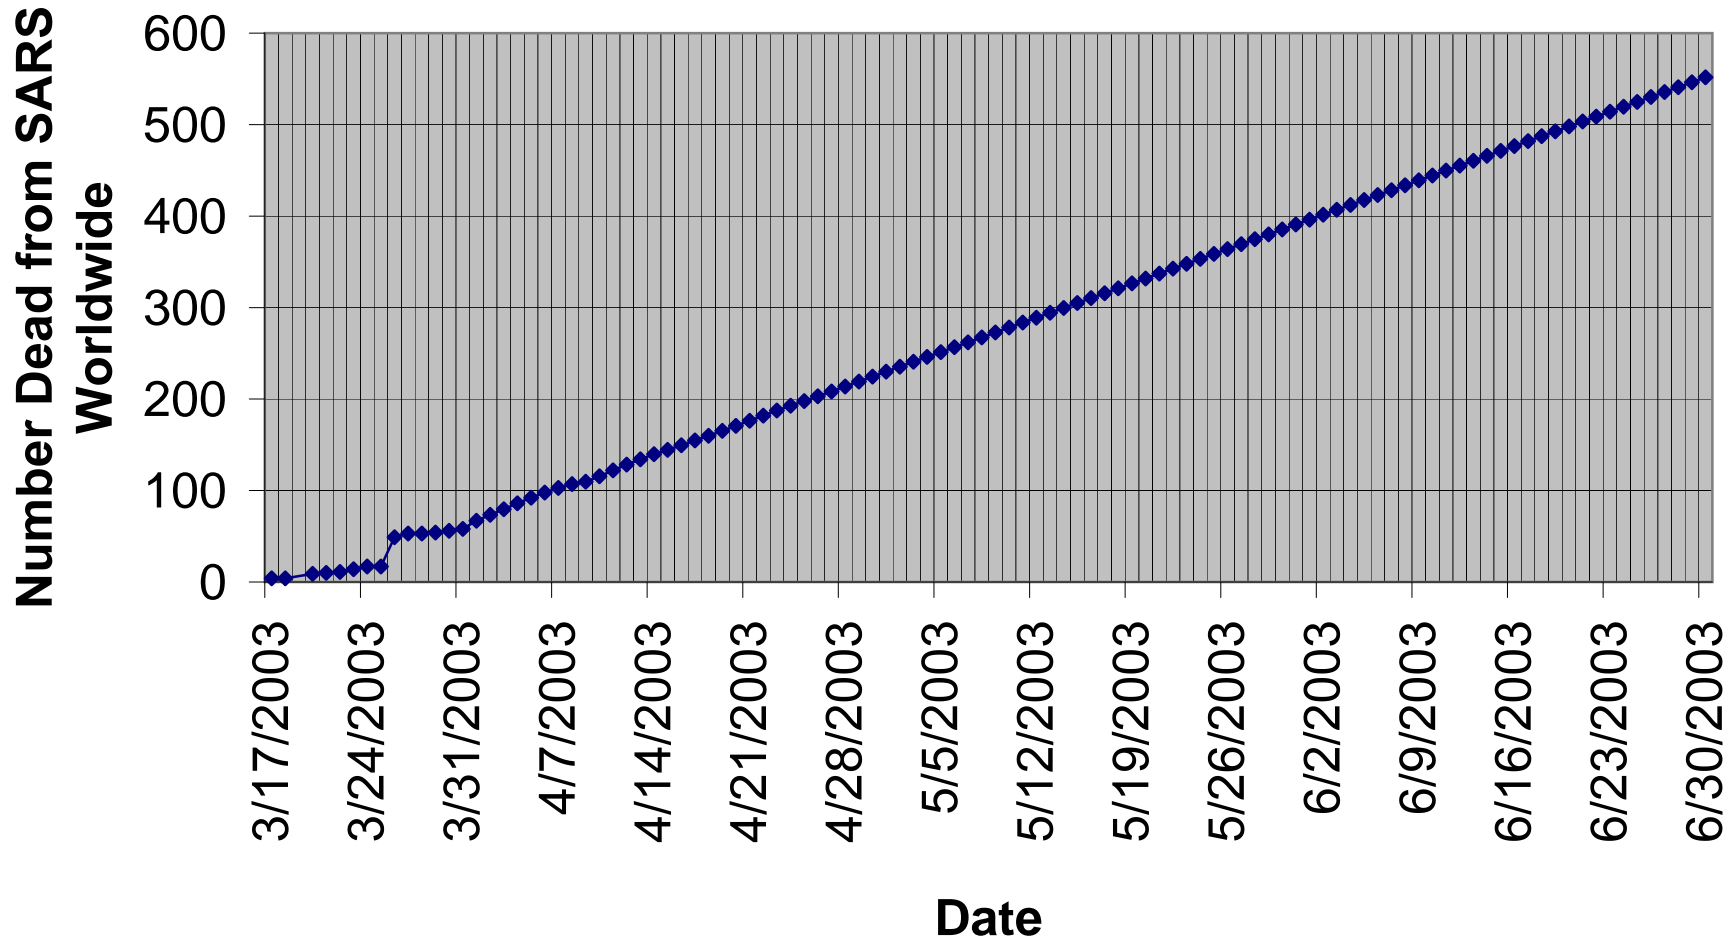

SARS Worldwide Death Toll Projections to 6/30/2003

This document was created with Win2PDF available at <http://www.daneprairie.com>.
The unregistered version of Win2PDF is for evaluation or non-commercial use only.